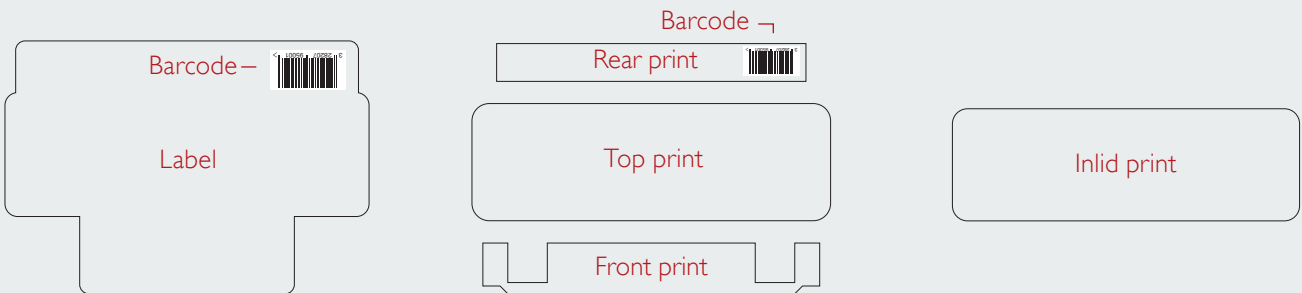

1 x 10 Plus Pack™ E3210

Average product weight

With label: 42.8 g
With direct print: 40.7 g

Quantities

Pallet: 44A one way 79 one way UK
Units per bundle: 67 tbc
Units per pallet: 4.690 tbc

Machine settings

Moba Code: HAI010

Gripper Set No.: 162 (or 858)

Denester settings:

L	G	J	II	I2
12	12	26	17	36

Sime-Tek Code: 3210

Denester settings:

A	B	C	D
245	6.5	112	141

Sanovo Code (Staalkat): HA-0061

Disclaimer: Please consult MOBA, SANOVO or SIME-TEK for confirmation of the machine settings

Decorations

Label:
CMYK and up to 2 spot colours on request

Direct print:
Top: 4-colour
Front and rear: 2-colour

Inlid print:
1-colour black

Modules for labels and print areas can be downloaded at www.hartmann-packaging.com

Certification

Certifications (optional)