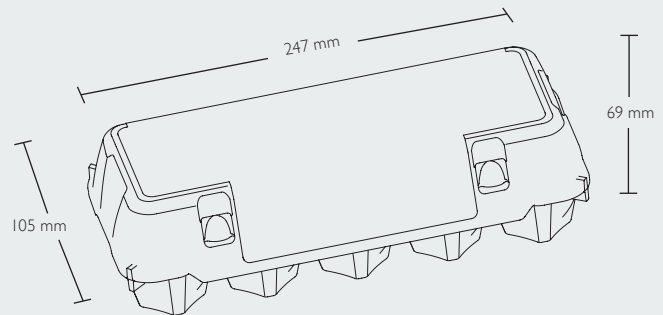

1 x 10 Plus Pack™ E3210

Product range

Label

Direct print

Egg sizes

Our E3210 egg cell is constructed for weight classes S, M, L

Product dimensions (closed)

Width: 105 mm
 Height: 69 mm
 Length: 247 mm

Colours

Standard colours

1 x 10 Plus Pack™ E3210

Average product weight

With label: 42.8 g
 With direct print: 40.7 g

Quantities

Pallet: 44A one way 79 one way UK
 Units per bundle: 67 tbc
 Units per pallet: 4.690 tbc