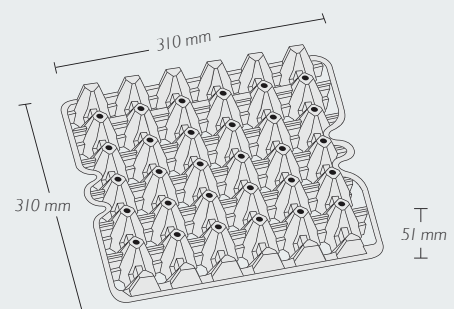

I x30 Tray 20 Lbs T06*

* Subject to regional availability

Egg sizes

Our Tray 20 Lbs egg cell is constructed for weight classes L, XL

Product dimensions

Width: 310 mm
Height: 51 mm
Length: 310 mm

Colour

Standard colour

20 grey**

** Subject to variation

1x30 Tray 20 Lbs T06*

Average product weight

Tray: 65.0 g

Quantities

Pallet: 44 one way

Units per bundle: 119

Units per pallet: 3,808

Machine settings**Moba Code: H004DK**

Gripper Set No.: 154

Denester settings:

L	G	J	II	I2
38	20	8	16	34

*Disclaimer**Please consult MOBA and SANOVO for confirmation of the machine settings***Sanovo Code (Staalkat): HA-117**