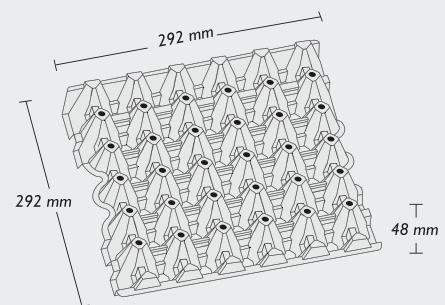

# I x 30 Tray Eggtec UNIC TI0\*

\* Subject to regional availability

## Egg sizes

Our tray Eggtec UNIC egg cell is constructed for weight classes S, M, L

## Product dimensions

Width: 292 mm  
Height: 48 mm  
Length: 292 mm

## Colour

Standard colour

**20 grey\*\***

\*\* Subject to variation

1x30 Tray Eggtec UNIC T10\*

**Average product weight**

Tray: 64.1 g

**Quantities**