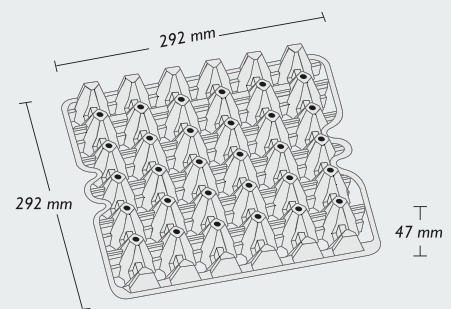

I x30 Tray Eggtec M TI5*

* Subject to regional availability

Egg sizes

Our tray Eggtec M egg cell is constructed for weight class M

Product dimensions

Width: 292 mm
Height: 47 mm
Length: 292 mm

Colour

Standard colour

20 grey**

** Subject to variation

1x30 Tray Eggtec M T15*

Average product weight

Tray: 53.5 g

Quantities

Pallet: 44 EURO

Units per bundle: 125

Units per pallet: 4,000

Machine settings**Moba Code: HA5601**

Gripper Set No.: 702

Denester settings:

L	G	J	II	I2
34	15	12	16	34

*Disclaimer**Please consult MOBA and SANOVO for confirmation of the machine settings***Sanovo Code (Staalkat): HA-029**