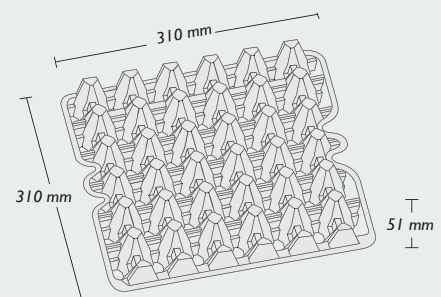

Ix30 Tray 17 Lbs T04*

*Subject to regional availability

Egg sizes

Our Tray 17 Lbs egg cell is constructed for weight classes M, L

Product dimensions

Width: 310 mm
Height: 51 mm
Length: 310 mm

Colour

Standard colour

20 grey**

** Subject to variation

1x30 Tray 17 Lbs T04*

Average product weight

Tray: 62.8 g

Quantities

Pallet: 44 one way

Units per bundle: 133

Units per pallet: 4,256

Machine settings**Moba Code: H003DK**

Gripper Set No.: 702

Denester settings:

L	G	J	II	I2
38	20	8	16	34

*Disclaimer**Please consult MOBA and STAALKAT
for confirmation of the machine settings***Staalkat Code: HA-001**