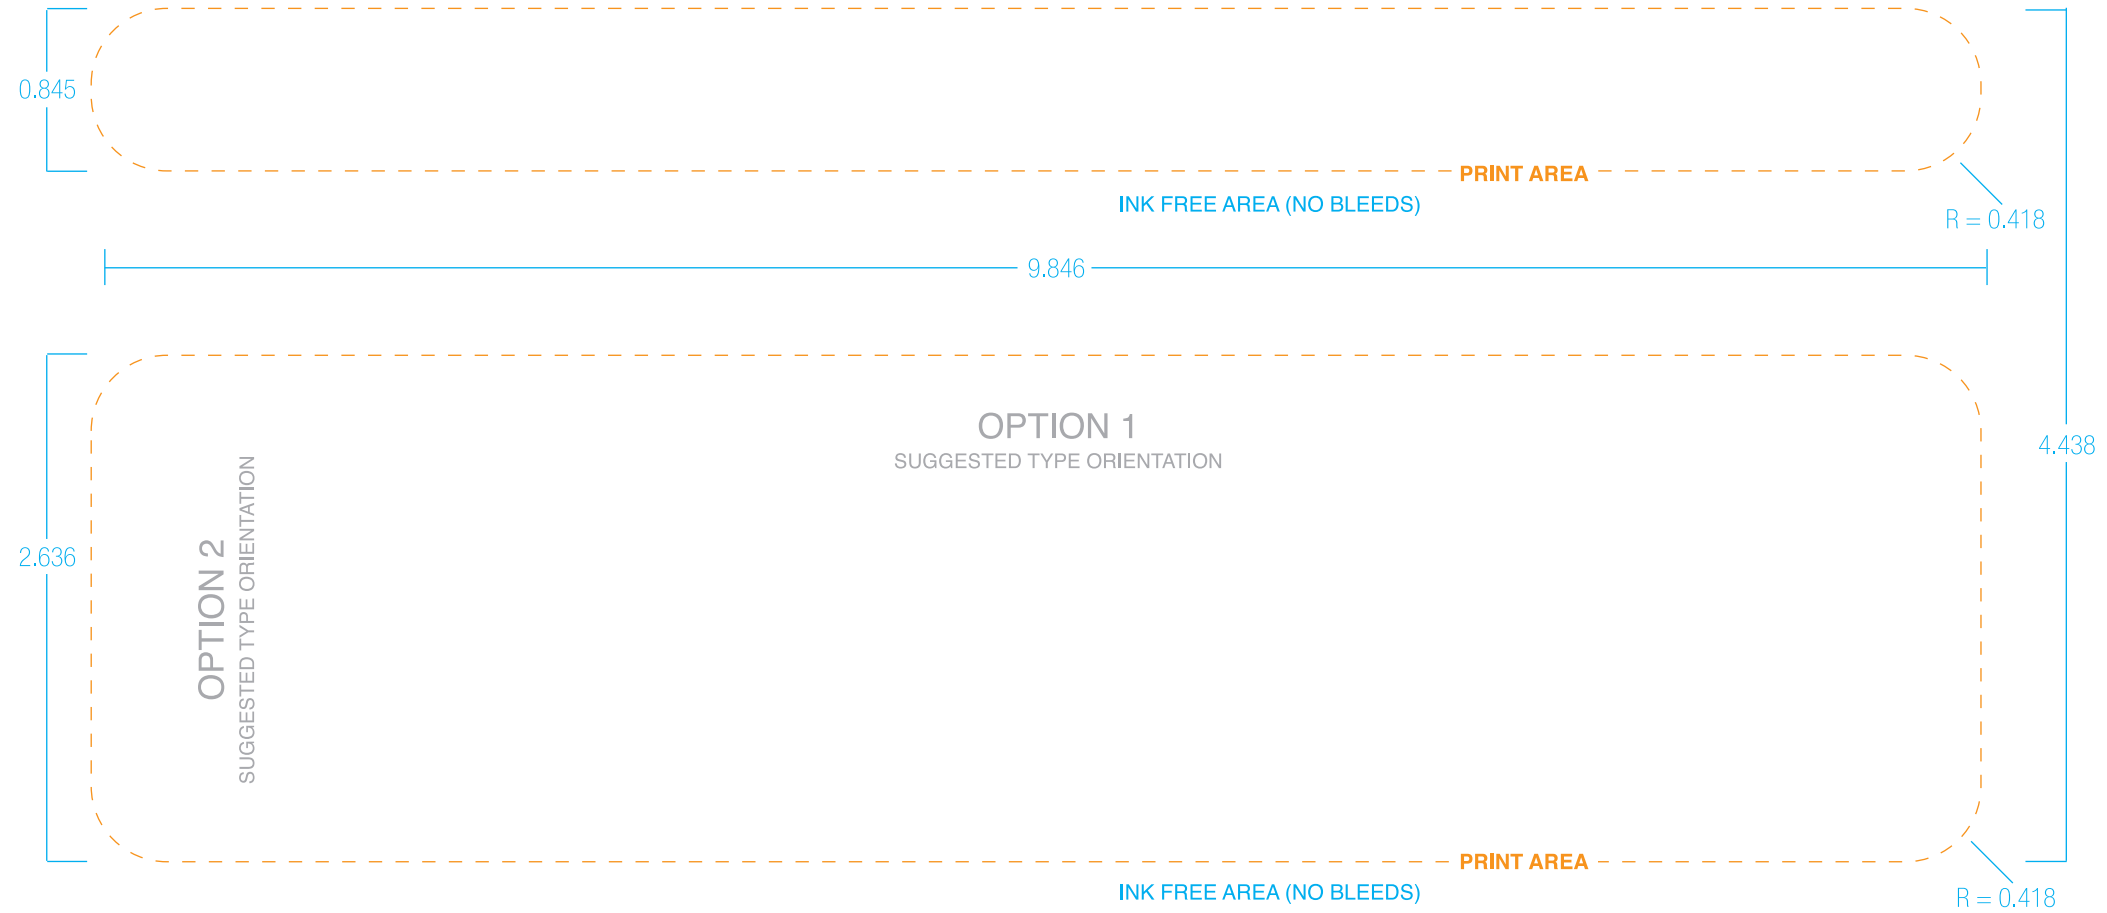

TOP OF PACKAGE

PACKAGE HINGE

DATE: 08.26.10

HARTMANN EGG CARTON	PRESS: OFFSET	STROKE: 0.75pt	PRINT AREA: 9.846 X 4.438
STYLE: 18 PACK IN-LID	LPI: 65	TYPE SIZE: 8pt / 12pt (+/-)	SCALE: 100%
VERSION: V2/V3	GRAPHICS: VECTOR	BLEEDS: NO	UNITS: INCHES
SIZES: Small, Med, Lg and XL	COLOURS: 2 SPOT (Max)	SCREENS: NOT SUPPORTED	TRAPPING: NO
FILE NAME: 18-Label-Inlid.ai			OVERPRINTING: NO

INLID NUMBER:	L000
LABEL NUMBER:	3L-700000
COLOURS:	0
<input type="checkbox"/> NEW	<input type="checkbox"/> REVISED
DATE:	00.00.10

NOTE: ALL FONTS MUST BE SUPPLIED OR CONVERTED TO OUTLINES ON SUBMITTED ART.

CLICHÉ NUMBER / COLOUR CODES

CSR83-L000 / 1000 1000

V2 / V3