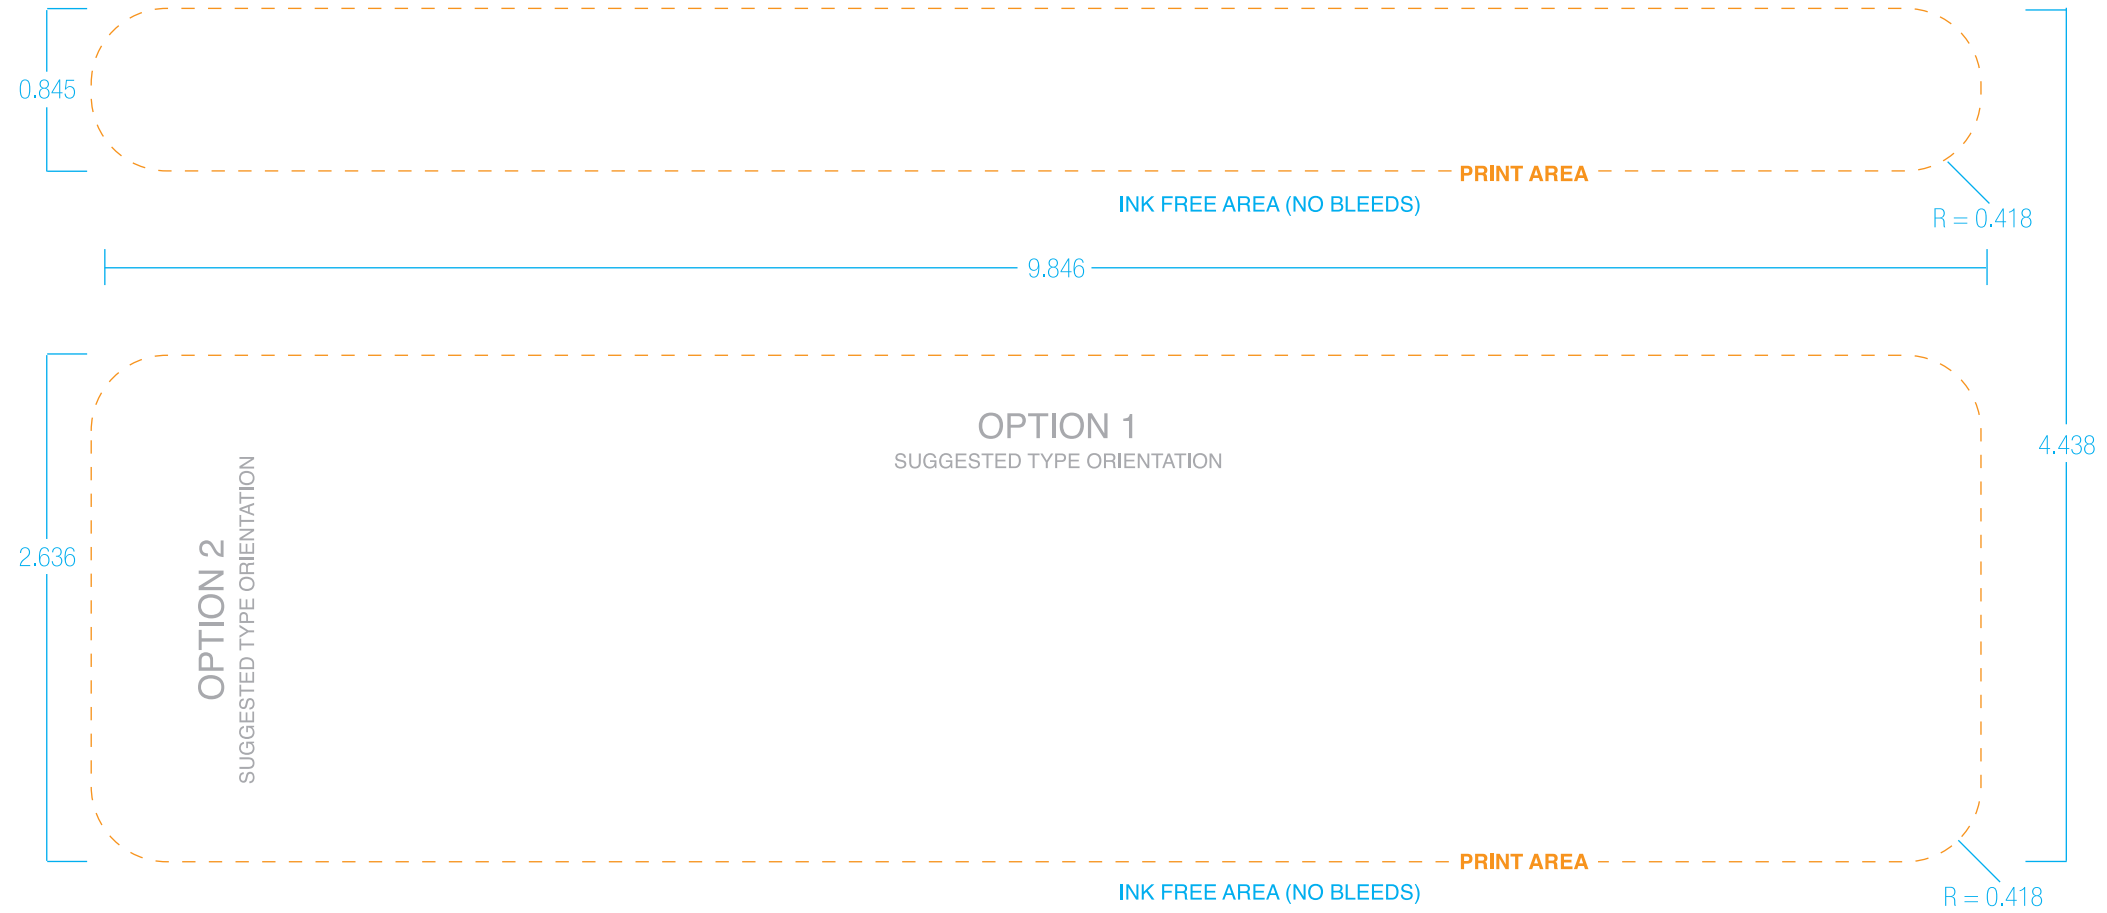

TOP OF PACKAGE

PACKAGE HINGE

CLICHÉ NUMBER / COLOUR CODES  
**CSR83-L000 / 1000 1000**  
 V2 / V3

DATE: 08.26.10

<b>HARTMANN EGG CARTON</b>	PRESS: OFFSET	STROKE: 0.75pt	PRINT AREA: 9.846 X 4.438
STYLE: 18 PACK IN-LID	LPI: 65	TYPE SIZE: 8pt / 12pt (+/-)	SCALE: 100%
VERSION: V2/V3	GRAPHICS: VECTOR	BLEEDS: NO	UNITS: INCHES
SIZES: Small, Med, Lg and XL	COLOURS: 2 SPOT (Max)	SCREENS: NOT SUPPORTED	TRAPPING: NO
FILE NAME: 18 PACK Inlid.ai			OVERPRINTING: NO

NOTE: ALL FONTS MUST BE SUPPLIED OR CONVERTED TO OUTLINES ON SUBMITTED ART.