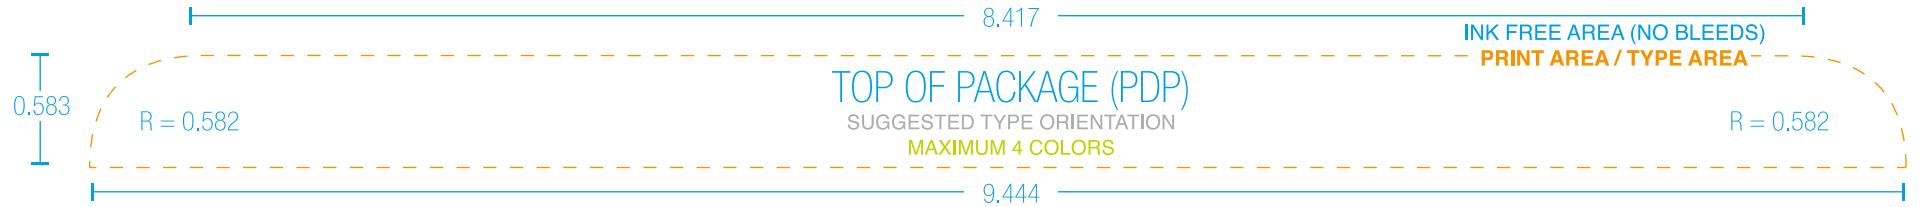

PANEL REV DATE

PACKAGE HINGE

PANEL REV DATE

PANEL REV DATE

CLICHÉ NUMBER - ITEM DESCRIPTION  
(MONTERREY 18 PACK)

DATE: 04.22.15			
<b>HARTMANN EGG CARTON</b>	PRESS: OFFSET	TYPE SIZE: 8pt / 10pt (+/-)	PDP: 10.000 x 4.449
STYLE: 18 PACK MONTERREY	LPI: 65	BLEEDS: NO	SCALE: 100%
VERSION: V2/V3	GRAPHICS: VECTOR	SCREENS: NOT RECOMMENDED	UNITS: INCHES
SIZES: Small, Med, Lg and XL	COLOURS: 4 PDP, 2 SIDES	- keep values between 10% and 40%	TRAPPING: NO
FILE NAME: 18 PACK M - V3.ai	STROKE: 0.75pt	- exaggerate your steps	OVERPRINTING: NO