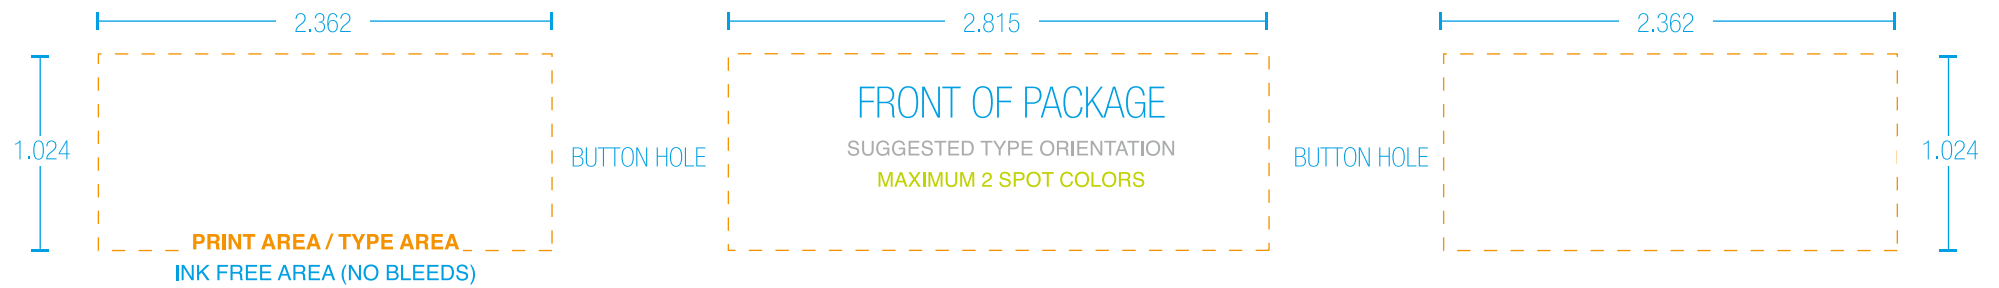

PANEL REV DATE

PACKAGE HINGE

PANEL REV DATE

PANEL REV DATE

CLICHÉ NUMBER - ITEM DESCRIPTION  
(MONTERREY 18 PACK)

DATE: 04.22.15			
<b>HARTMANN EGG CARTON</b>	PRESS: OFFSET	TYPE SIZE: 8pt / 10pt (+/-)	PDP: 10.000 x 4.449
STYLE: 18 PACK MONTERREY	LPI: 65	BLEEDS: NO	SCALE: 100%
VERSION: V2/V3	GRAPHICS: VECTOR	SCREENS: NOT RECOMMENDED	UNITS: INCHES
SIZES: Small, Med, Lg and XL	COLOURS: 4 PDP, 2 SIDES	- keep values between 10% and 40%	TRAPPING: NO
FILE NAME: 18 PACK M - V3.ai	STROKE: 0.75pt	- exaggerate your steps	OVERPRINTING: NO