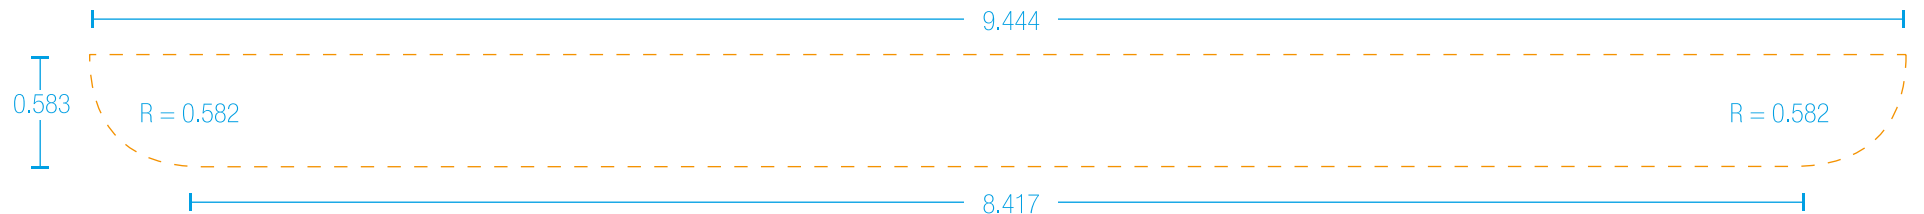

PANEL REV DATE

PACKAGE HINGE

PANEL REV DATE

PANEL REV DATE

CLICHÉ NUMBER - ITEM DESCRIPTION  
(MONTERREY 18 PACK)

DATE: 04.22.15			
<b>HARTMANN EGG CARTON</b>	PRESS: OFFSET	TYPE SIZE: 8pt / 10pt (+/-)	PDP: 10.000 x 4.449
STYLE: 18 PACK MONTERREY	LPI: 65	BLEEDS: NO	SCALE: 100%
VERSION: V2/V3	GRAPHICS: VECTOR	SCREENS: NOT RECOMMENDED	UNITS: INCHES
SIZES: Small, Med, Lg and XL	COLOURS: 4 PDP, 2 SIDES	- keep values between 10% and 40%	TRAPPING: NO
FILE NAME: 18 PACK M - V3.ai	STROKE: 0.75pt	- exaggerate your steps	OVERPRINTING: NO